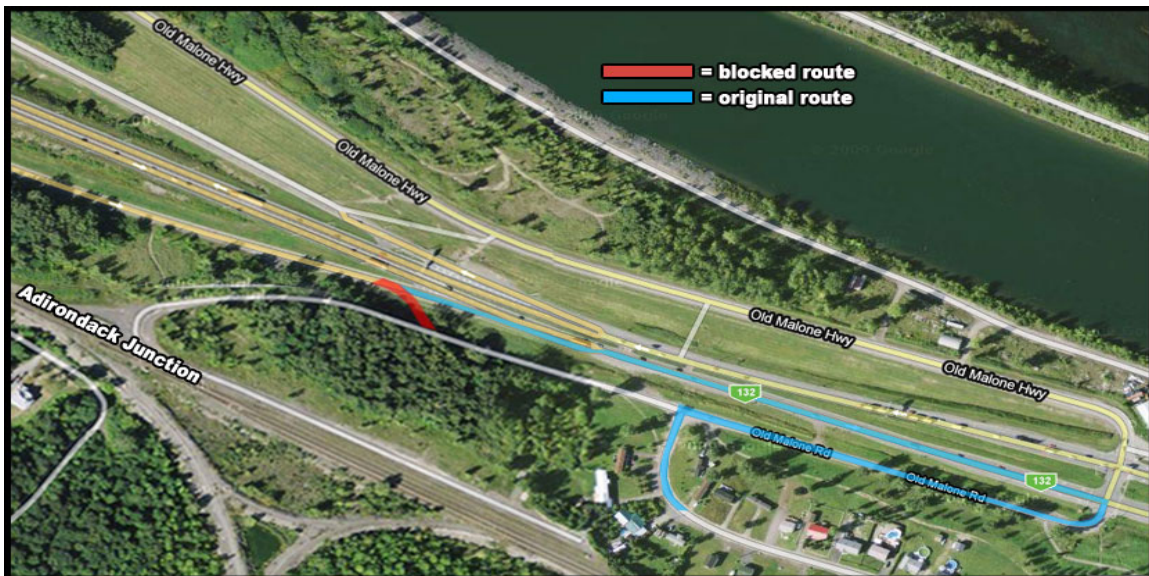

PUBLIC SERVICE ANNOUNCEMENT

Traffic reconfiguration on Route 132-138 deviation to Adirondack Junction

(Kahnawake – 29, Kentenhkó:wa / November 2010) The Community Protection Unit of the Mohawk Council of Kahnawà:ke would like to inform the community that the section of road used as part of the deviation from the Route 132-138 service road onto the Adirondack Junction road will be closed beginning tomorrow, Tuesday, November 30th.

Motorists going to the Clay Mountains area can access the regular entrance at the traffic lights by Glen Delaronde Garage. Jersey barriers will be erected to close the road and as an additional safety measure, cones will also be placed to give motorists additional warning.