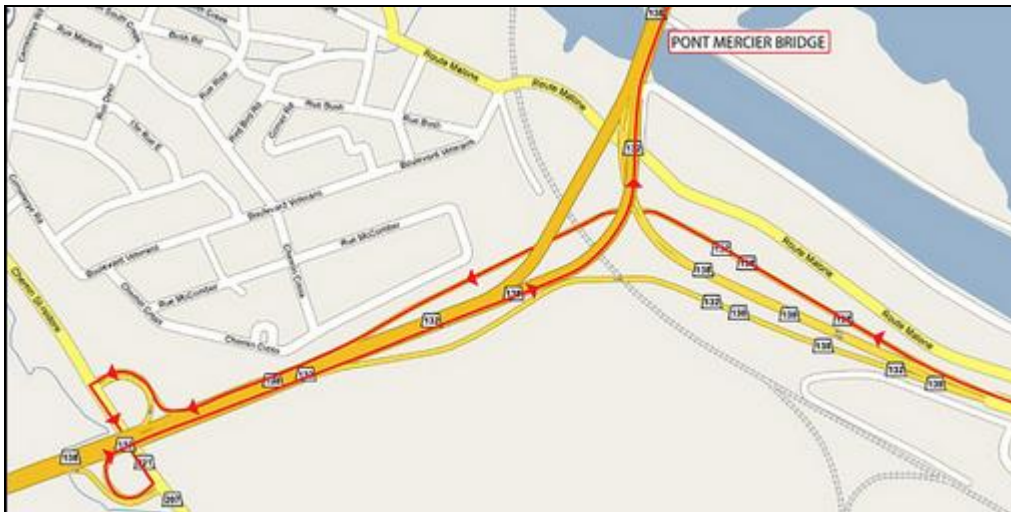

PUBLIC SERVICE ANNOUNCEMENT

Mercier Bridge lane closures Wednesday

(Kahnawake – 11, Enniskó:wa/ March 2014) The Mohawk Council of Kahnawà:ke would like to inform road users that the Jacques Cartier and Champlain Bridges Incorporated will close the La Prairie up-ramp to the Montreal-bound Mercier Bridge (Route 132) from **10pm on Wednesday, March 12th to Thursday, March 13th at 5am.**

One lane out of two will **also be closed on the Mercier Bridge towards Montreal** during that period.

Signage will indicate the detours via Route 207 for motorists to use during this period (see map below).