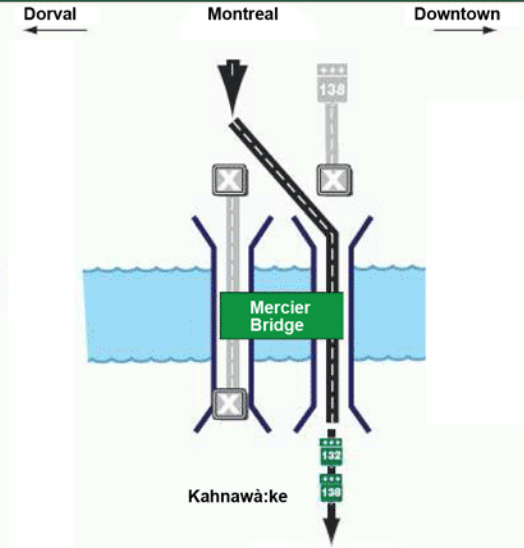

Mercier Bridge Work Schedule

2 Lanes towards Kahnawà:ke

- Friday February 10th from 10am - Saturday, February 11th at 4am
- Saturday, February 11th from 3pm - Sunday, February 12th at 4am
- Sunday, February 12th 3pm - Monday, February 13th at 4am

Monday, February 13th 5am - Reopening of all lanes